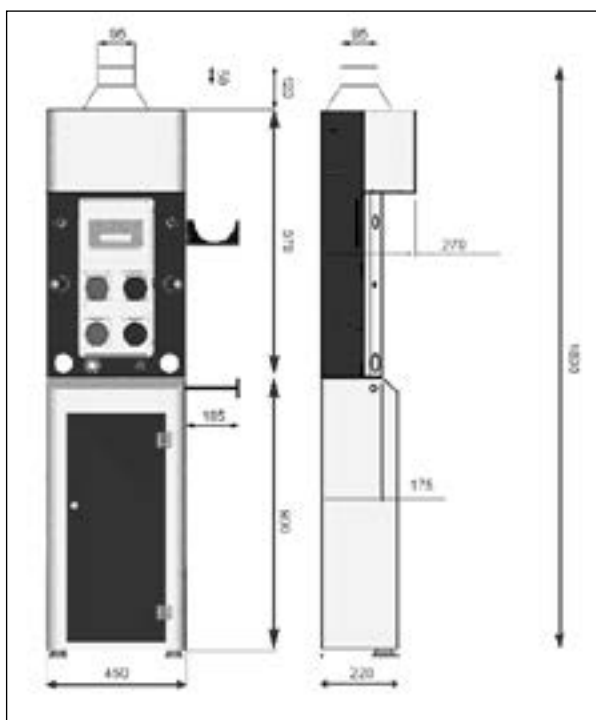

Multi-service column for extracting dust, as well as distributing compressed air and electrical energy; available in a range of configurations and setting levels. Complete with a small tool cabinet, sander support and flexible hose, TOTEM is ideal for all appliances used in body shop preparation areas.

Borne Multiservice pour l'aspiration de poussières, distribution d'air comprimé et d'électricité ; existe en différentes configurations et divers niveaux d'équipement. Équipée d'armoire porte-outils, de supports pour ponçeuse et tuyau flexible, TOTEM est idéal pour équiper les zones de préparation en carrosserie de tous les dispositifs.

Multiservice-Säule für die Staubabsaugung sowie für die Strom- und Druckluftversorgung, erhältlich in verschiedenen Konfigurationen und Ausstattungsstufen. Ausgestattet mit Werkzeugschrank sowie Halterungen für Schleifmaschine und Schlauch. TOTEM eignet sich ideal für die Ausrüstung der Karosserie-Vorbereitungsbereiche mit allen erforderlichen Verbrauchern.

Column Multiservicio para aspirar polvos y suministrar aire comprimido y electricidad. Varias configuraciones y niveles de equipamiento disponibles. Incluye armario portaherramientas, soportes para pulidora y tubo flexible. TOTEM para todo tipo de herramientas que pueden ser necesarias en las zonas de trabajo de un taller de chapa.